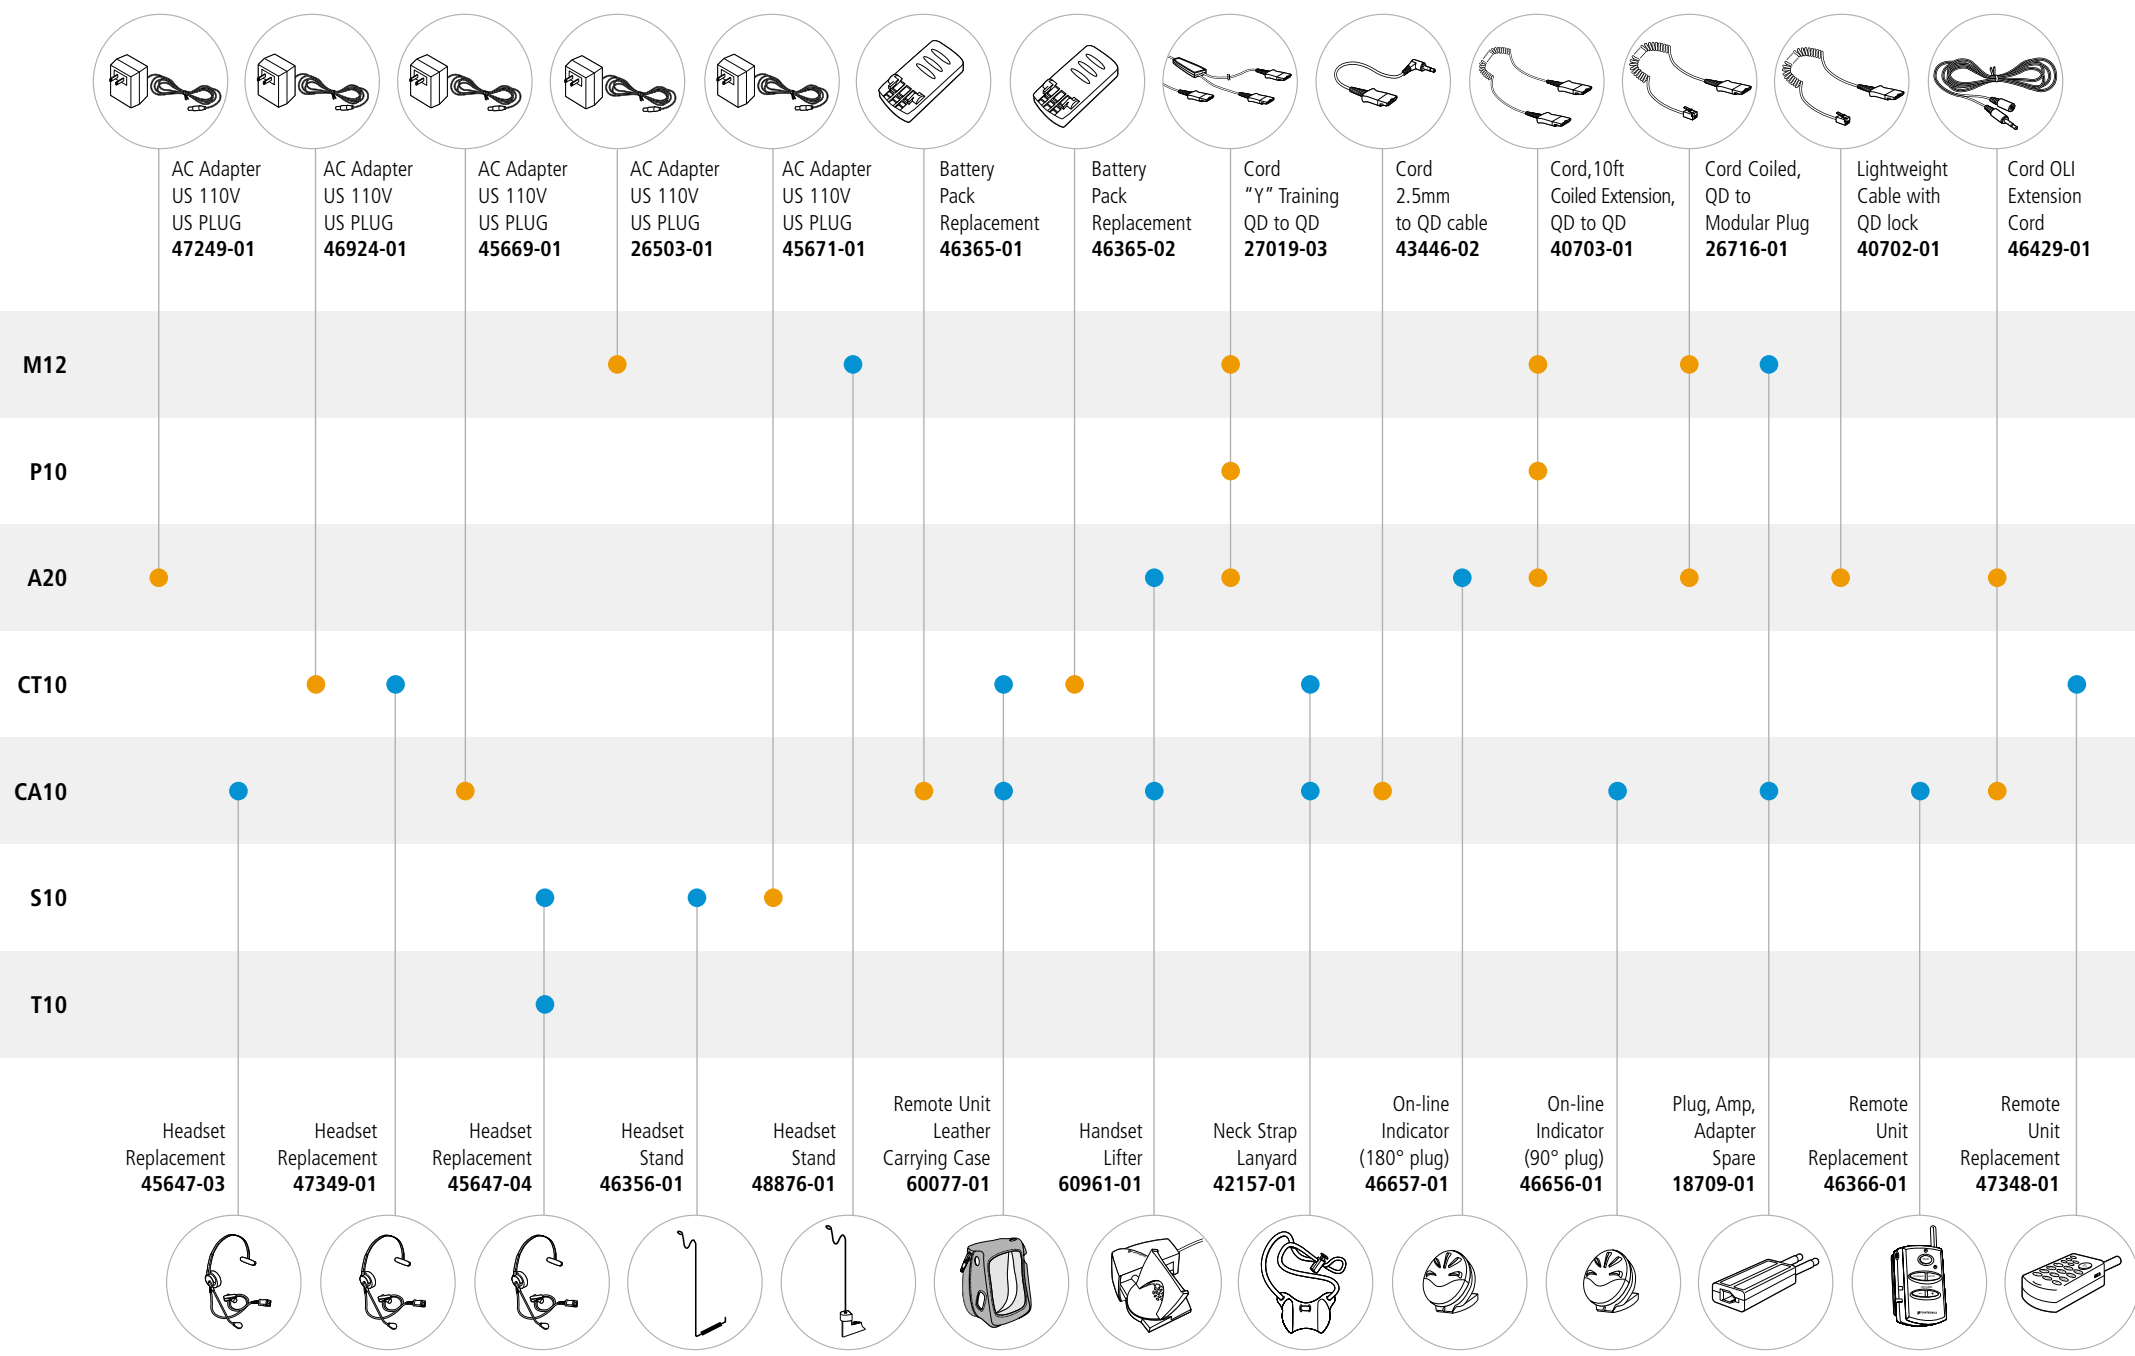

Quick Reference

Accessories for Amplifiers and Headset Systems

For more information about Plantronics accessories and products, please call your local supplier, or visit our website at: www.plantronics.com

Quick Reference